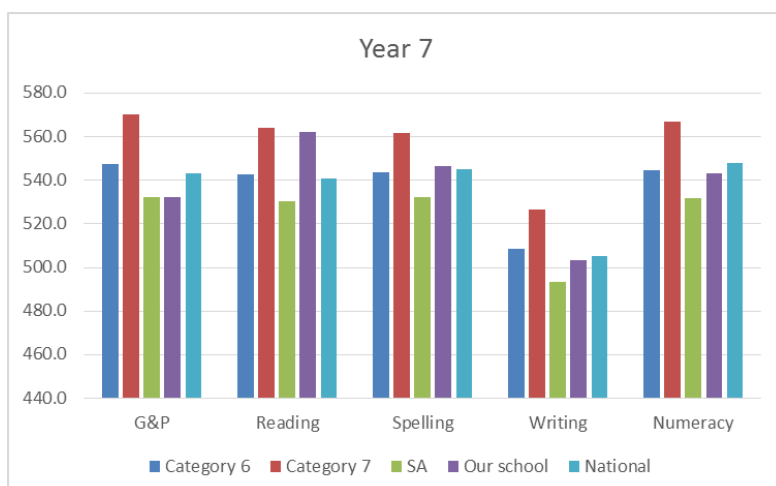

## Lockleys Primary School NAPLAN Results 2018

Across all year levels our students have, in many subjects, scored at the same level as the National standard and in some cases they have exceeded the National standard.

The results our students have achieved on the NAPLAN tests have shown that we are performing higher in nearly all areas of study than other category 6 schools.

The results from the NAPLAN testing will now guide us in the areas needing improvement.