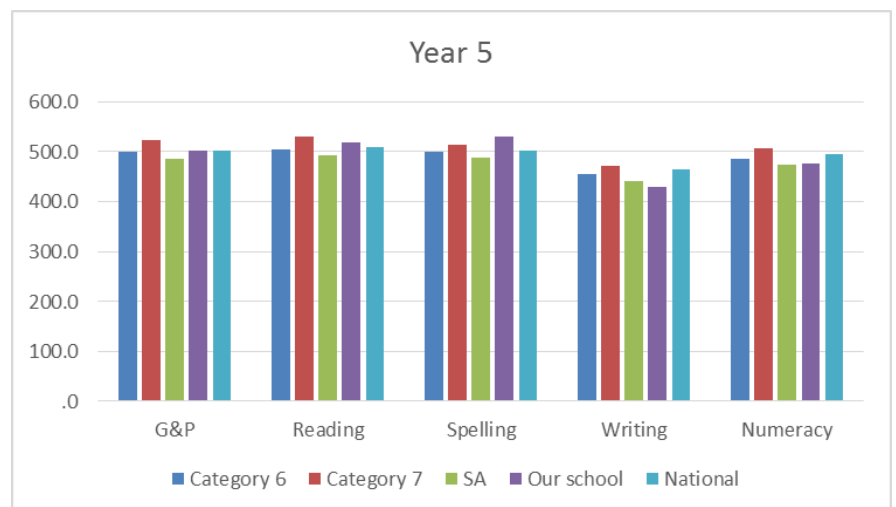

## Lockleys Primary School NAPLAN Results 2018

Across all year levels our students have, in many subjects, scored at the same level as the National standard and in some cases they have exceeded the National standard.

The results our students have achieved on the NAPLAN tests have shown that we are performing higher in nearly all areas of study than other category 6 schools.

The results from the NAPLAN testing will now guide us in the areas needing improvement.