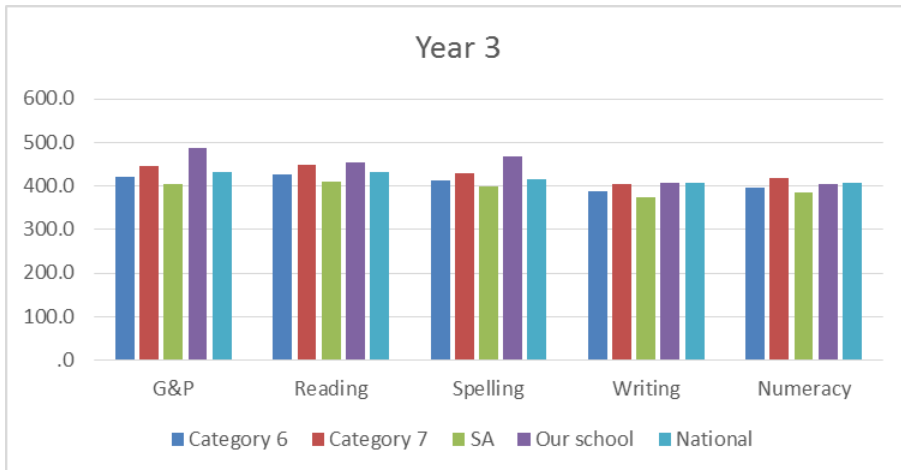

## Lockleys Primary School NAPLAN Results 2018

Across all year levels our students have, in many subjects, scored at the same level as the National standard and in some cases they have exceeded the National standard.

The results our students have achieved on the NAPLAN tests have shown that we are performing higher in nearly all areas of study than other category 6 schools.

The results from the NAPLAN testing will now guide us in the areas needing improvement.